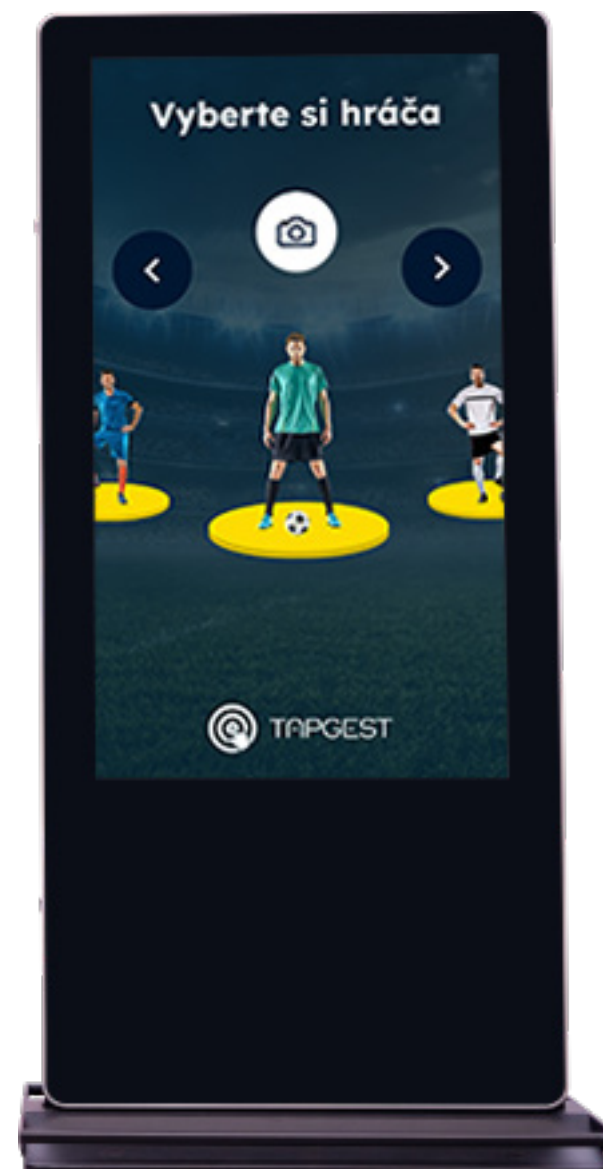

Tapgest aplikačný Market Place

Používajte náš prehrávač na akomkoľvek množstve obrazoviek a zakúpte si len aplikácie, ktoré sa vám páčia. Aplikačný marketplace pokrýva široké spektrum interaktívnych aplikácií s nekonečnými marketingovými možnosťami: umelú inteligenciu alebo rozšírenú realitu pre zábavný marketing.

Pár príkladov toho, čo nájdete v našom aplikačnom marketplace:

- streamovanie videa alebo publikovanie príspevkov zo sociálnych médií v online čase
- gestami kontrolované prezentácie produktov
- koleso šťastia obsluhované pohybom ruky
- Indoorové mapy prostredia s online navigáciou pre zákazníka.

...A mnoho ďalších aplikácií