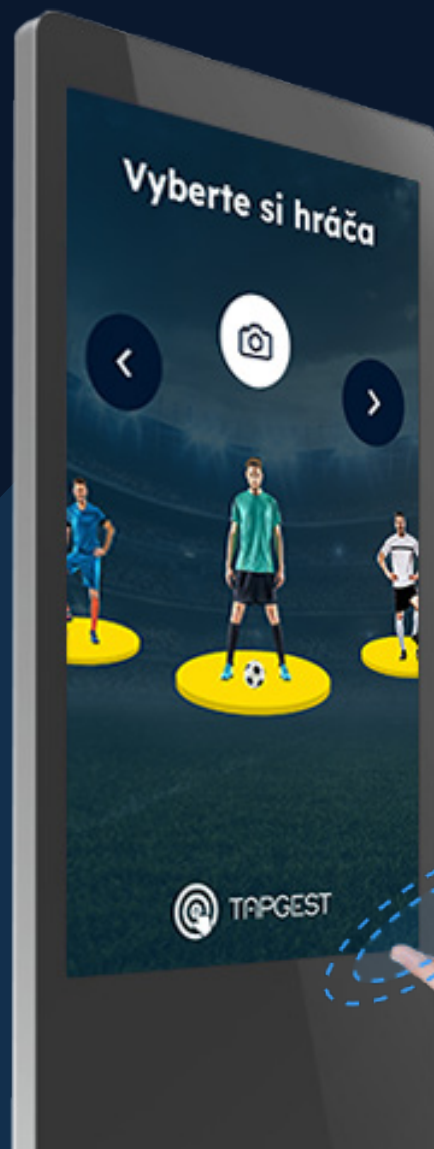

# Gestami kontrolované obrazovky

Vylepšite akékoľvek Digital Signage riešenie

**TAPGEST**

DIGITAL SIGNAGE IN YOUR HAND

The screenshot displays the TAPGEST web application interface. On the left is a dark blue sidebar with navigation options: 'CAMPAIGNS', 'MEDIA', 'APPLICATIONS', 'DEVICES', and 'LOCATIONS'. The main content area is titled 'Device list' and features a search bar and a filter button. Below this, there is a grid of nine device cards, each showing a live camera feed of a digital signage screen in a mall. Each card is labeled 'Device 1' through 'Device 9' and includes a 'Device location' field. At the bottom, a pagination bar indicates 'Showing 10 of 100 items' and shows page numbers 1, 2, 3, and 10, with page 2 being the active page.