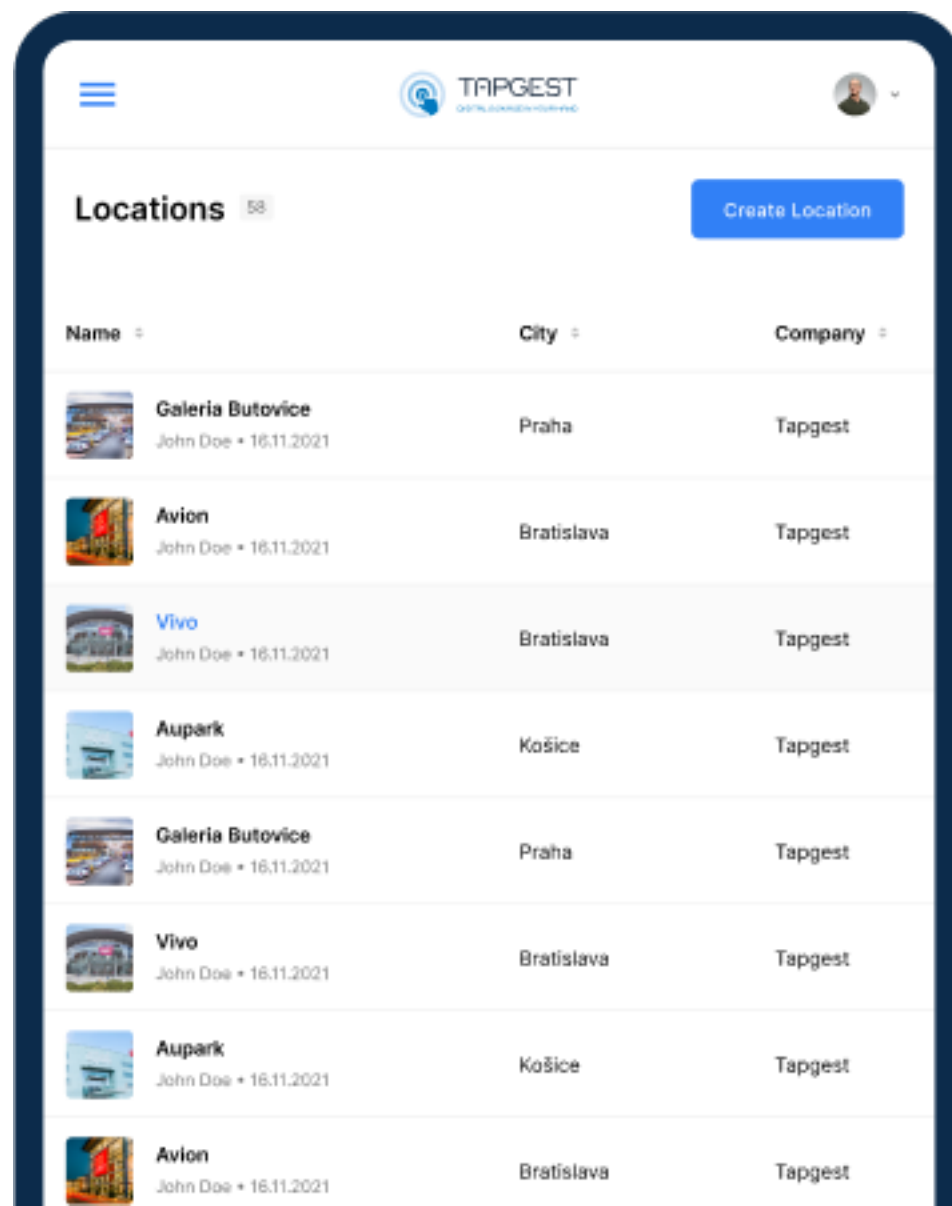

Platforma pre Digital Signage

Riadte svoju digitálnu OOH sieť rýchlo a efektívne: Tapgest Digital Signage platforma umožňuje efektívny vzdialený manažment, plánovanie a editáciu reklamného obsahu na vašich obrazovkách. Ide o cloudovú platformu, ktorá je prístupná nielen z desktopu alebo laptopu, ale aj z mobilných zariadení.