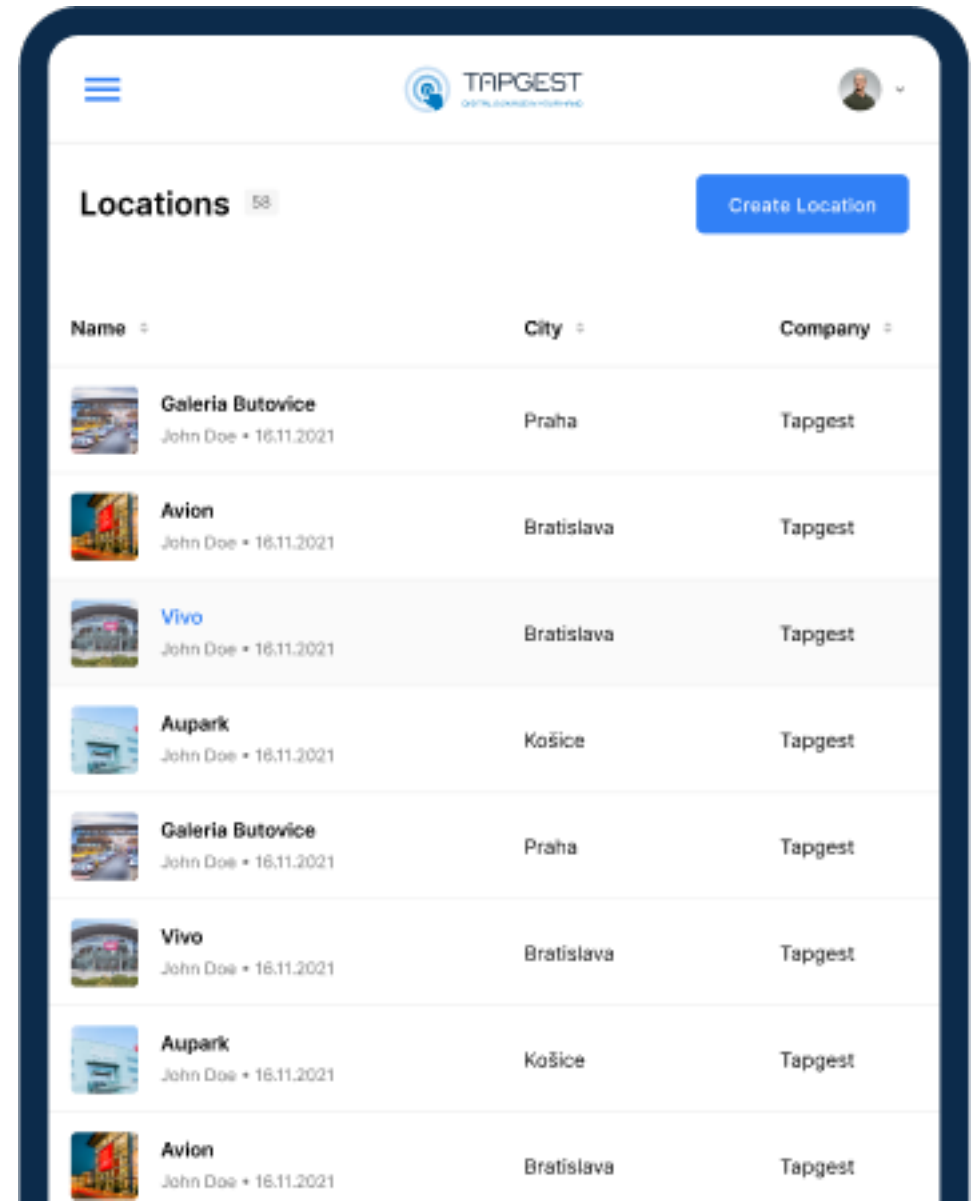

Digital Signage Platform

Manage your digital OOH network quickly and efficiently: Tapgest digital signage platform makes it easy to remotely manage, plan and edit the advertising content on your screens. It's cloud based and accessible not only from a desktop or laptop, but also from mobile devices.