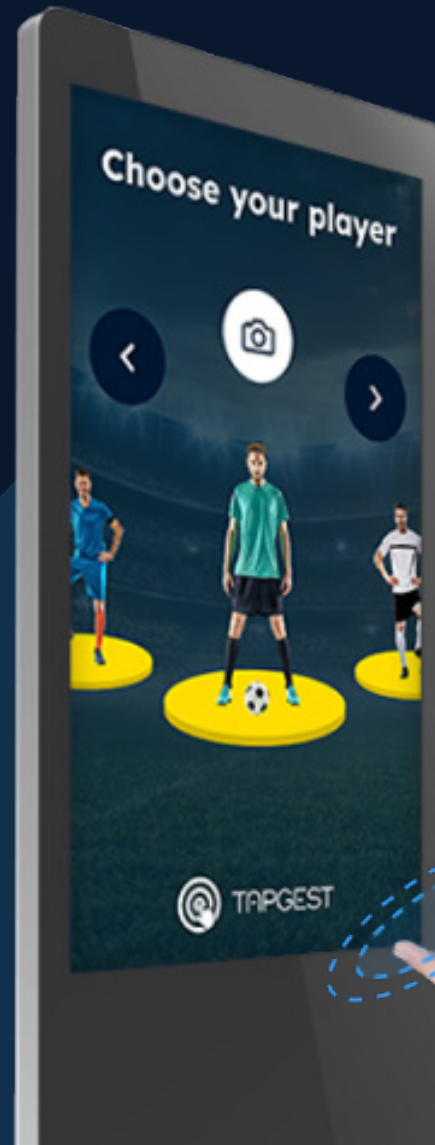

# Gesture controlled screens

Upgrade any digital signage!

**TAPGEST**

DIGITAL SIGNAGE IN YOUR HAND

The screenshot displays the TAPGEST digital signage management interface. On the left is a dark blue sidebar with navigation options: 'CAMPAIGNS', 'MEDIA', 'APPLICATIONS', 'DEVICES', and 'LOCATIONS'. The main content area is titled 'Device list' and features a search bar and a 'Filter' button. Below this, there is a grid of nine device cards, each showing a live camera feed of a digital signage screen in a mall. Each card is labeled 'Device 1' through 'Device 9' and includes a 'Device location' field. At the bottom, a pagination bar shows 'Showing 10 of 100 items' and a page navigation control with the number '2' highlighted.