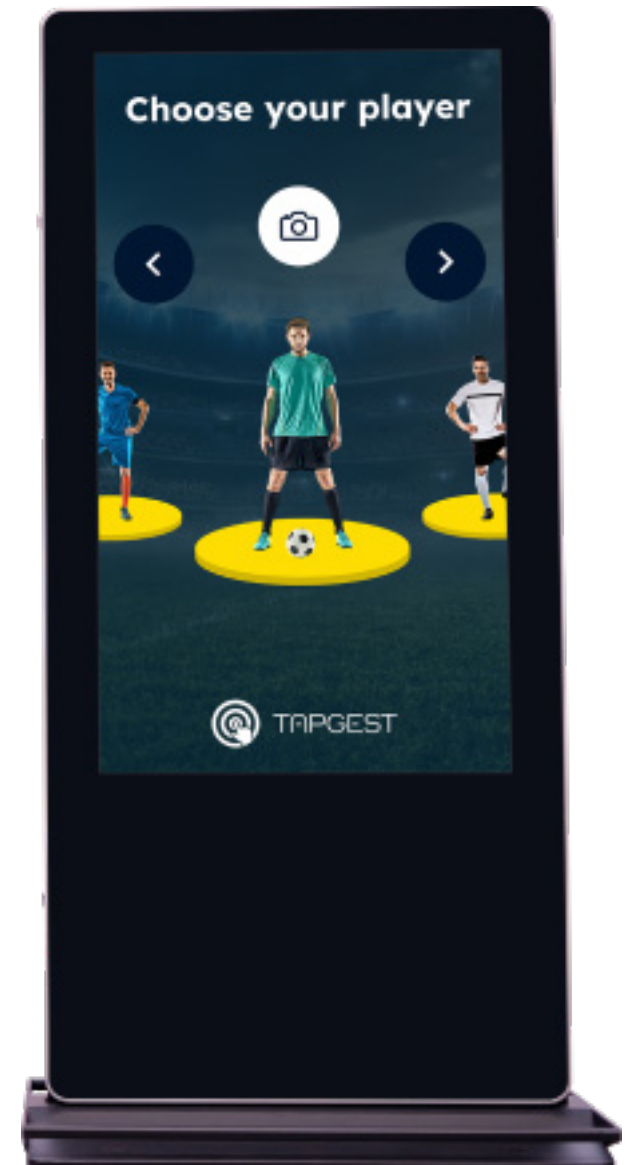

Tapgest Applications Marketplace

Use our player for an unlimited number of screens and purchase only apps that you like. Applications marketplace covers a wide range of interactive applications with countless marketing possibilities: it offers artificial intelligence or augmented reality for fun marketing.

Few examples of what you can find on Tapgest

Applications marketplace:

- stream video or show posts from social media in real time
- gesture controlled product showcase
- wheel of fortune controlled by hand gestures
- various games such as Augmented Reality photo booth
- Indoor navigation

...and many other applications