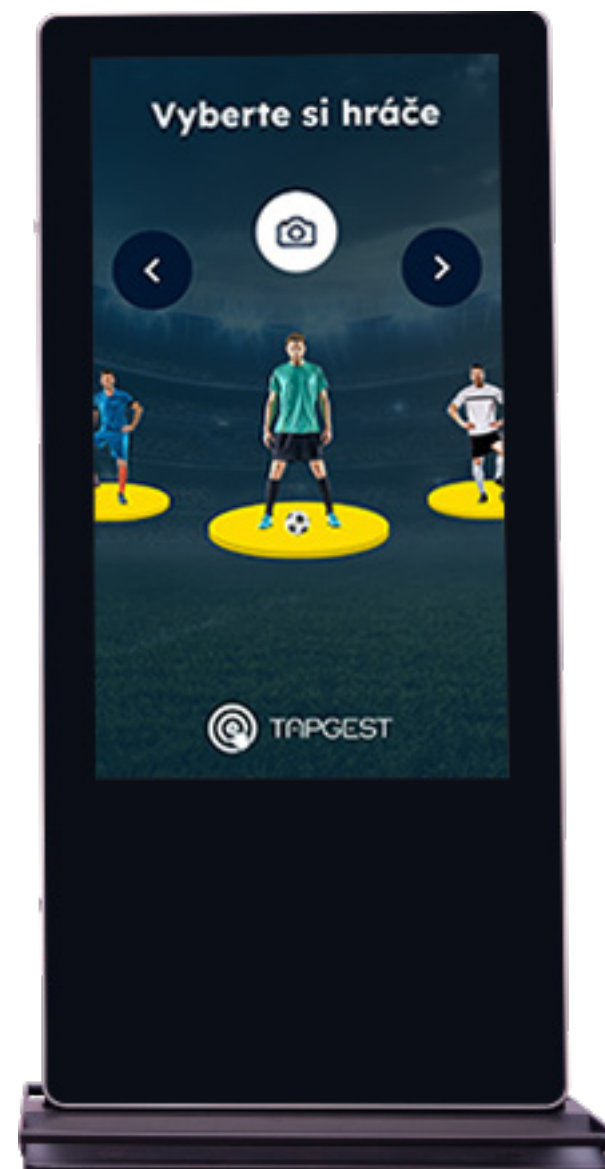

Tapgest aplikační Market Place

Používejte náš přehrávač na jakémkoli množství obrazovek a zakupte si jen aplikace, které se vám líbí. Aplikační marketplace pokrývá široké spektrum interaktivních aplikací s nekonečnými marketingovými možnostmi: umělou inteligenci, nebo rozšířenou realitu pro zábavný marketing.

Pár příkladů toho, co najdete v našem aplikačním marketplace:

- streamování videa nebo publikování příspěvků ze sociálních médií v online čase
- gesty kontrolované prezentace produktů
- kolo štěstí obsluhované pohybem ruky
- indoorové mapy prostředí s online navigací pro zákazníka.

...A mnoho dalších aplikací