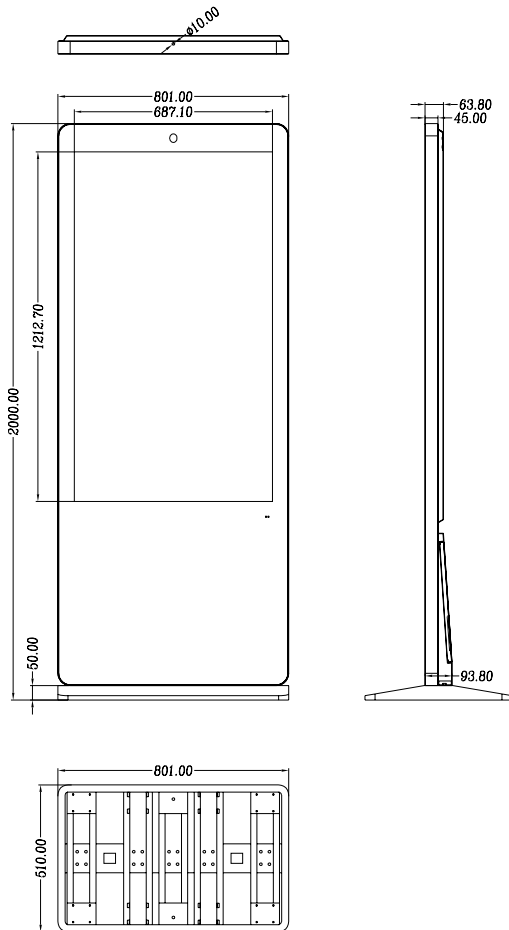

# SCREEN DESIGN

Indoor one sided selfstanding device

**TAPGEST**  
DIGITAL SIGNAGE IN YOUR HAND

# SCREEN SIZES

**TAPGEST**  
DIGITAL SIGNAGE IN YOUR HAND

## Indoor one sided selfstanding device

55 inch

65 inch

75 inch

Indoor double sided  
selfstanding device