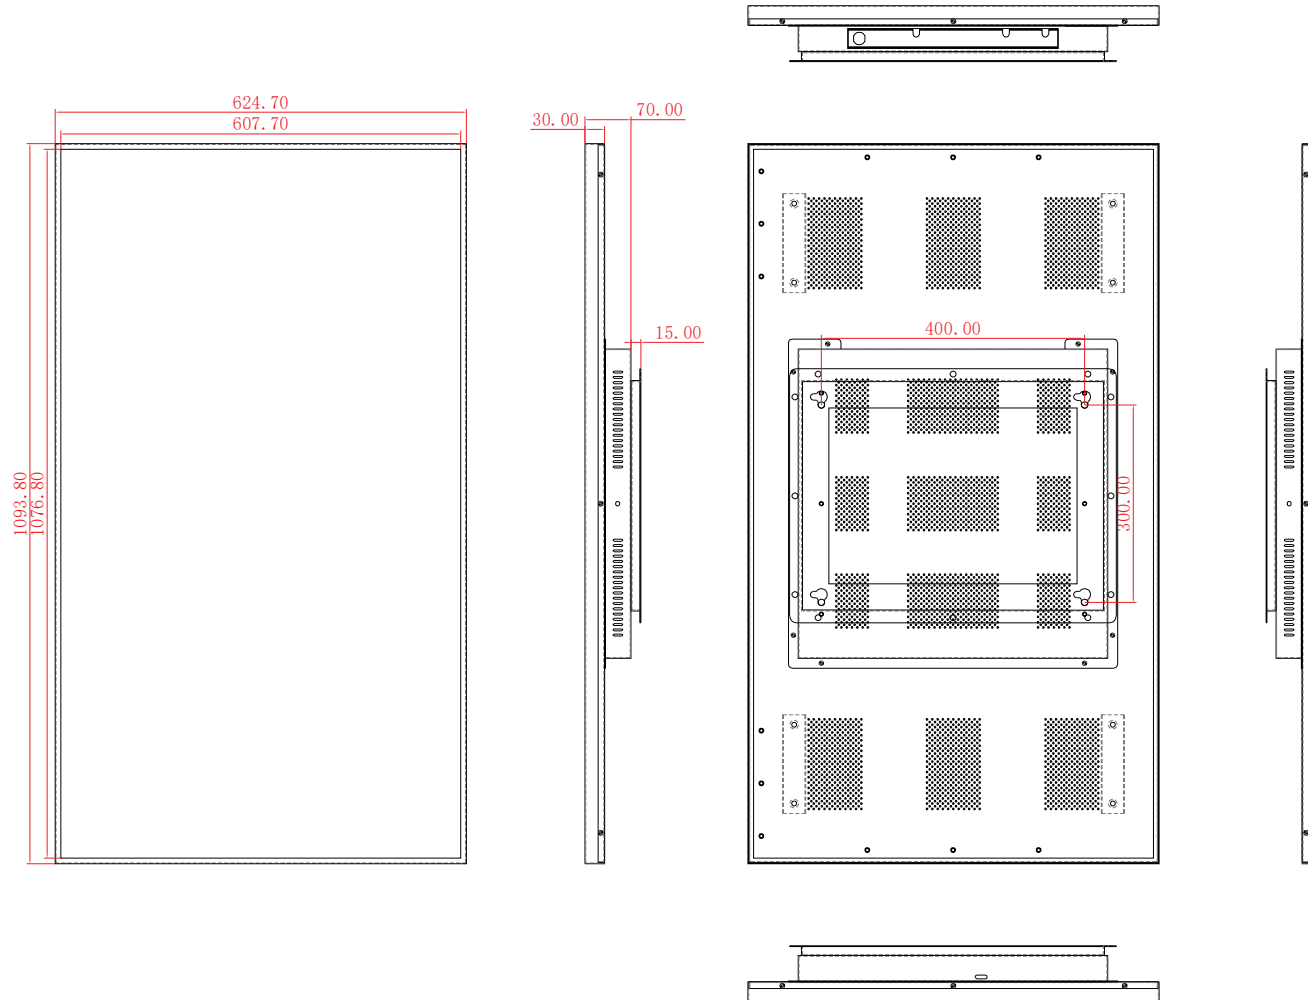

SCREEN SIZES

TAPGEST
DIGITAL SIGNAGE IN YOUR HAND

Indoor wall mounted freestanding screen

49 inch