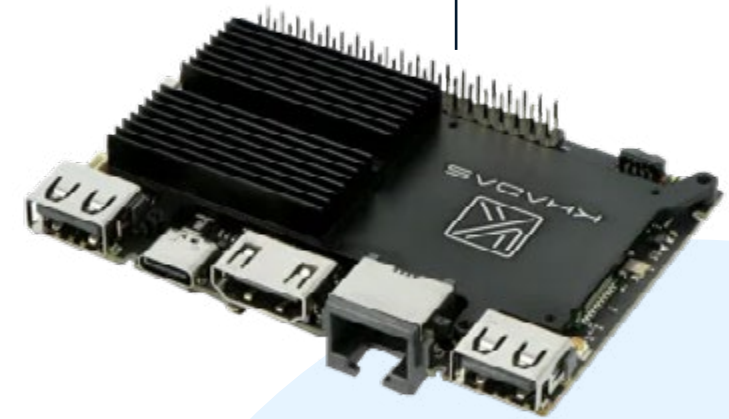

SPECIFICATIONS

Computer and camera

CPU 1	2.2GHz Quad core
CPU 2	1.8GHz dual core
GPU	MP4 up to 800MHz
NPU	5 TOPS
RAM	2GB LPDDR4
EMMC	16GB
Wi-Fi	a/b/g/n/ac
Bluetooth	5
LAN	10/100 / 1000M
USB	2x
USB-C	1x
Input Voltage	5-20V
HDMI	2.1
Camera	8 MP, HDR, 3840x2160

Khadas VIM3 basic with heatsink