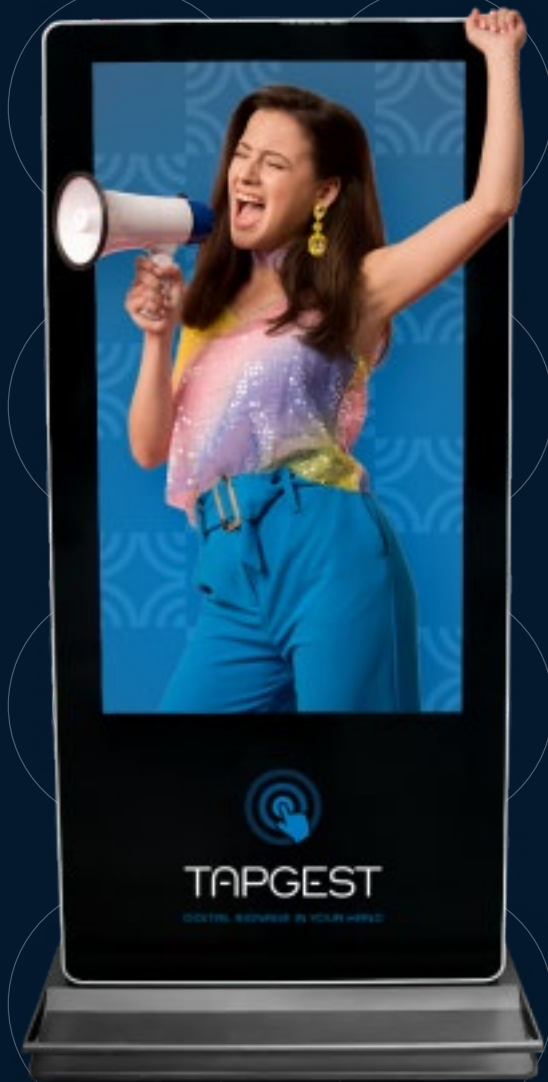

TAPGEST

DIGITAL SIGNAGE IN YOUR HAND

HARDWARE CATALOGUE