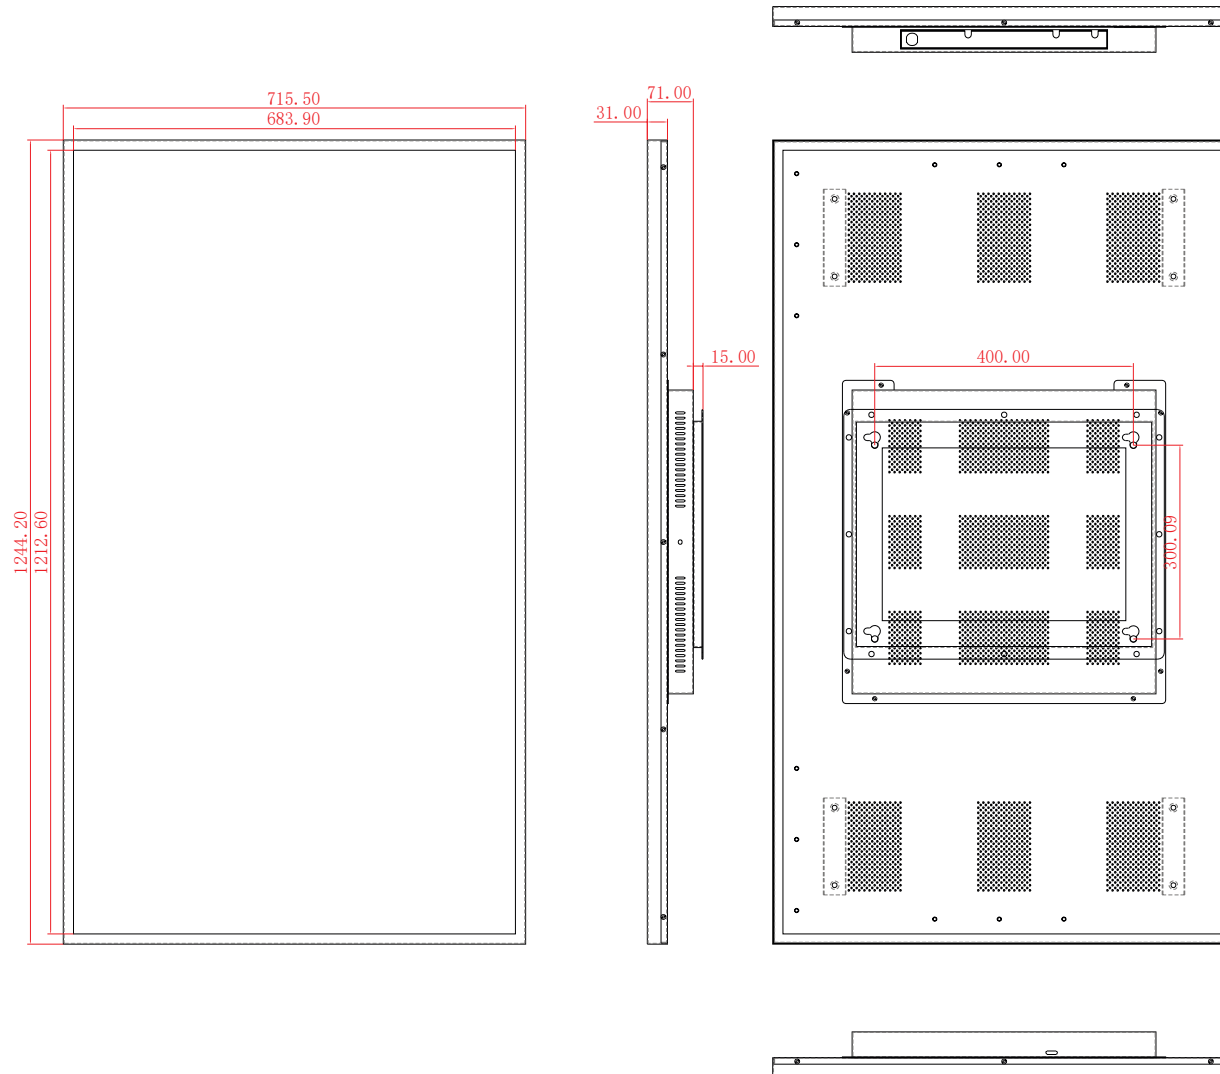

SCREEN SIZES

TAPGEST
DIGITAL SIGNAGE IN YOUR HAND

Indoor wall mounted freestanding screen

55 inch