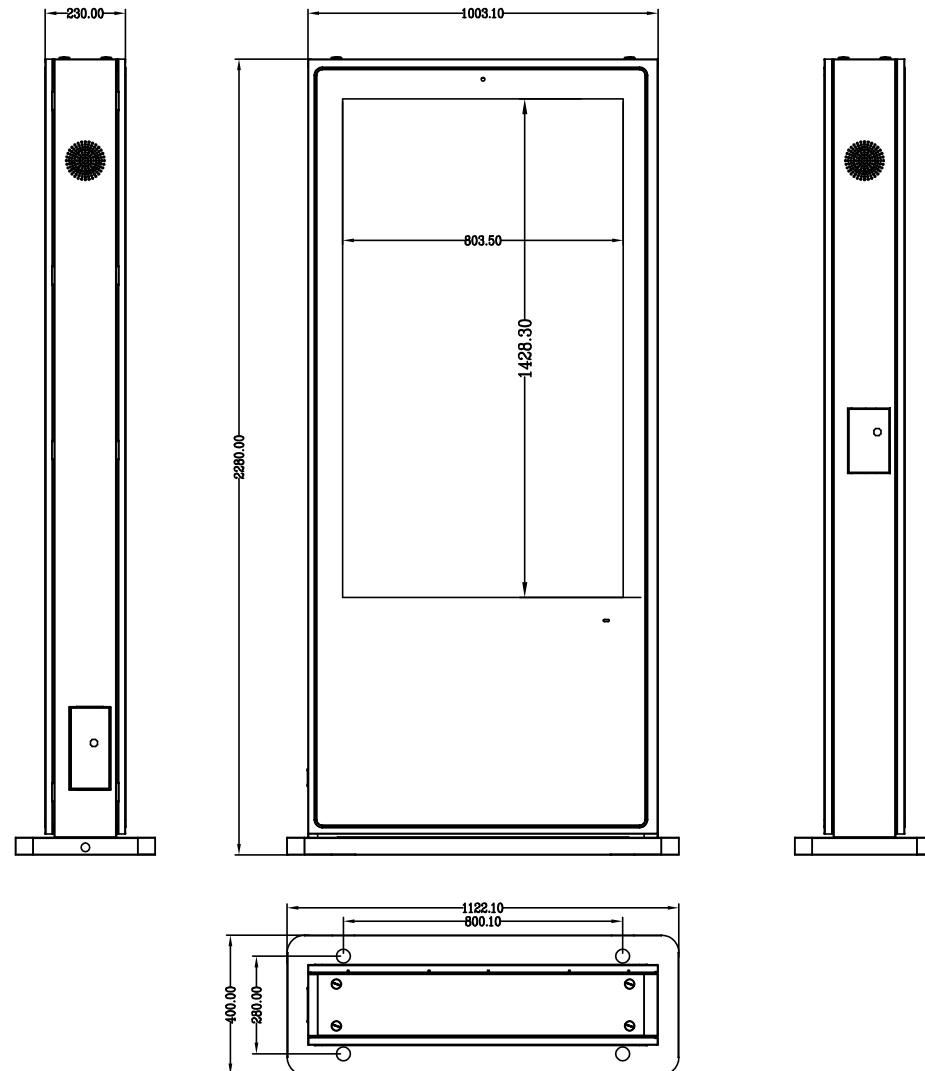

# SCREEN SIZES

**TAPGEST**  
DIGITAL SIGNAGE IN YOUR HAND

## Outdoor one sided selfstanding device

55 inch

# SCREEN SIZES

TAPGEST  
DIGITAL SIGNAGE IN YOUR HAND

# SCREEN SIZES