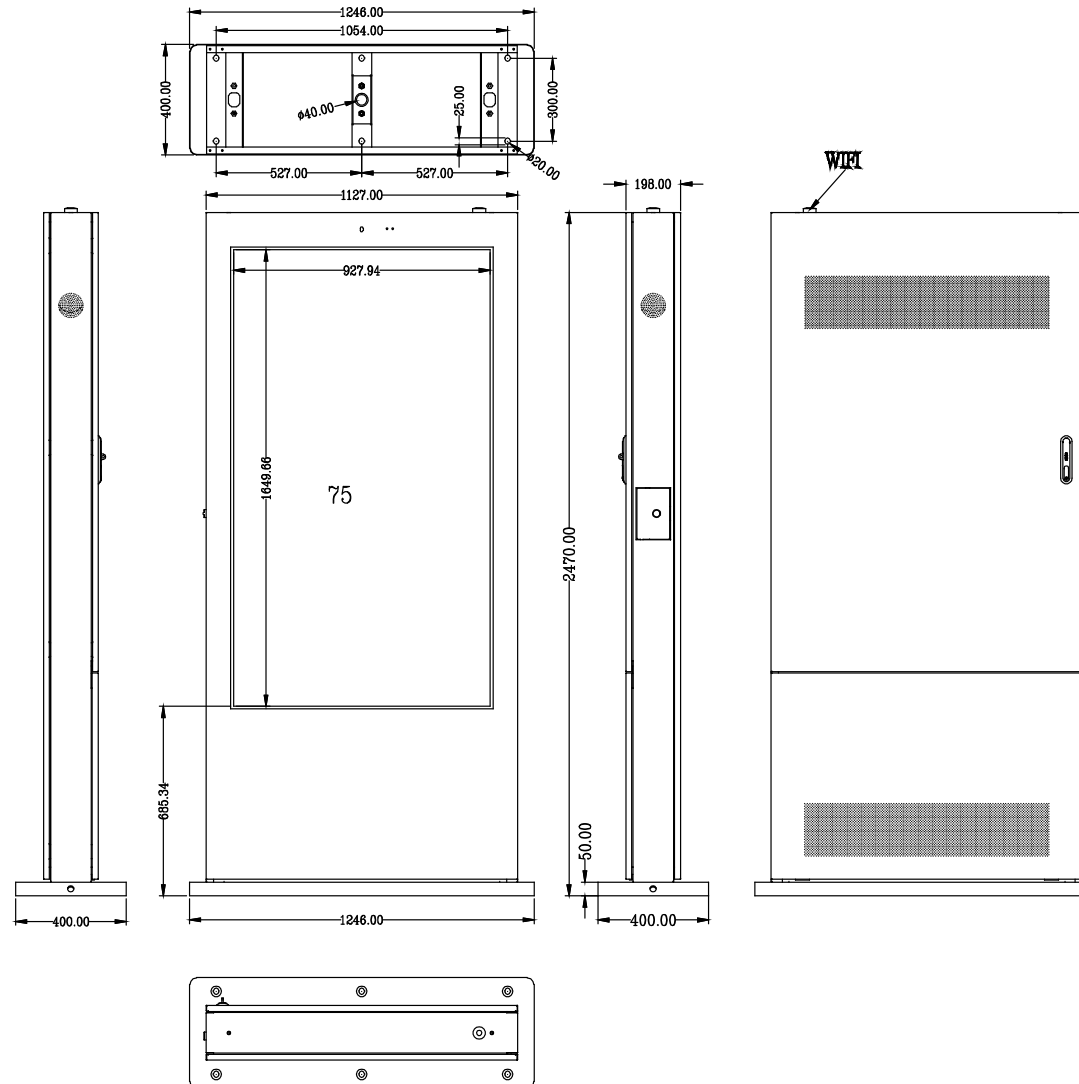

SCREEN SIZES

Outdoor one sided selfstanding device

75 inch