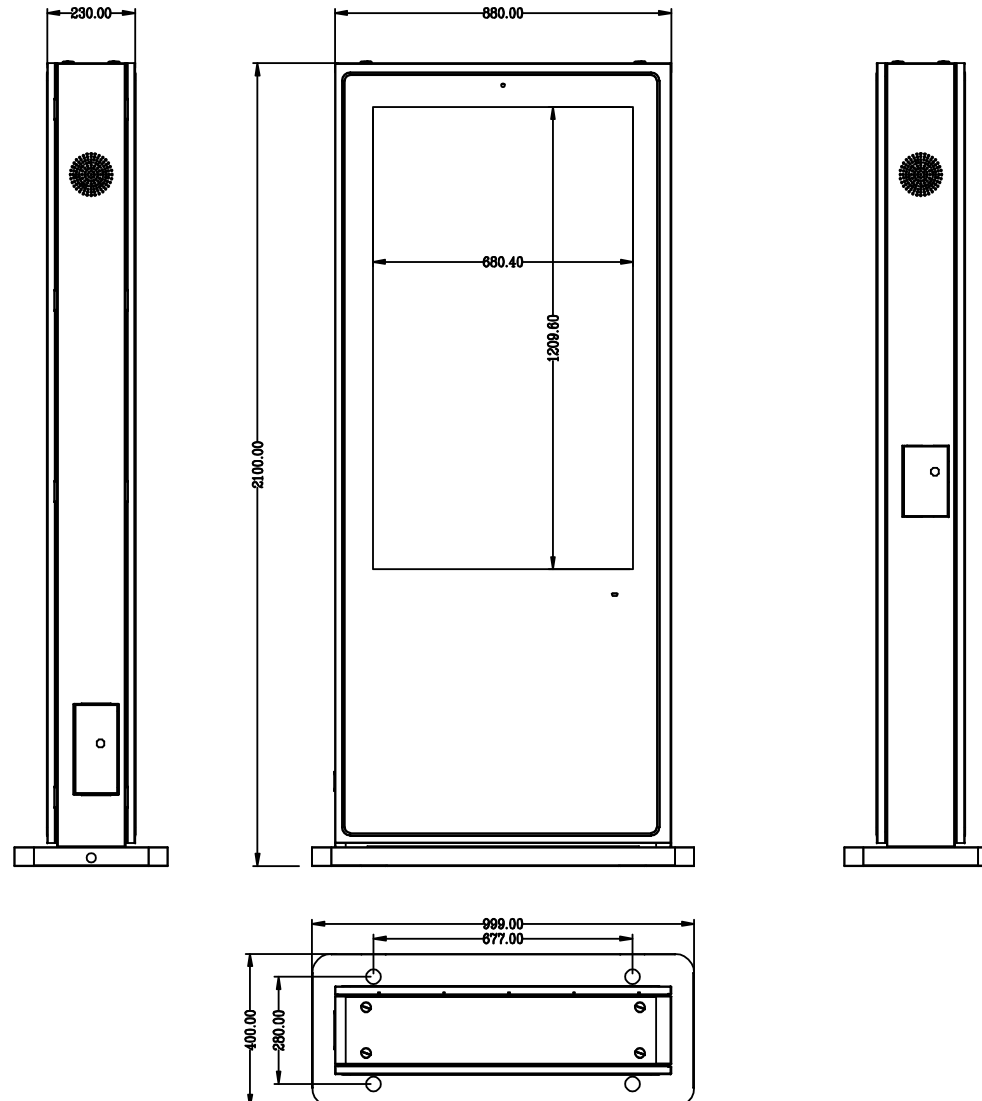

SCREEN SIZES

TAPGEST
DIGITAL SIGNAGE IN YOUR HAND

Outdoor one sided selfstanding device

55 inch