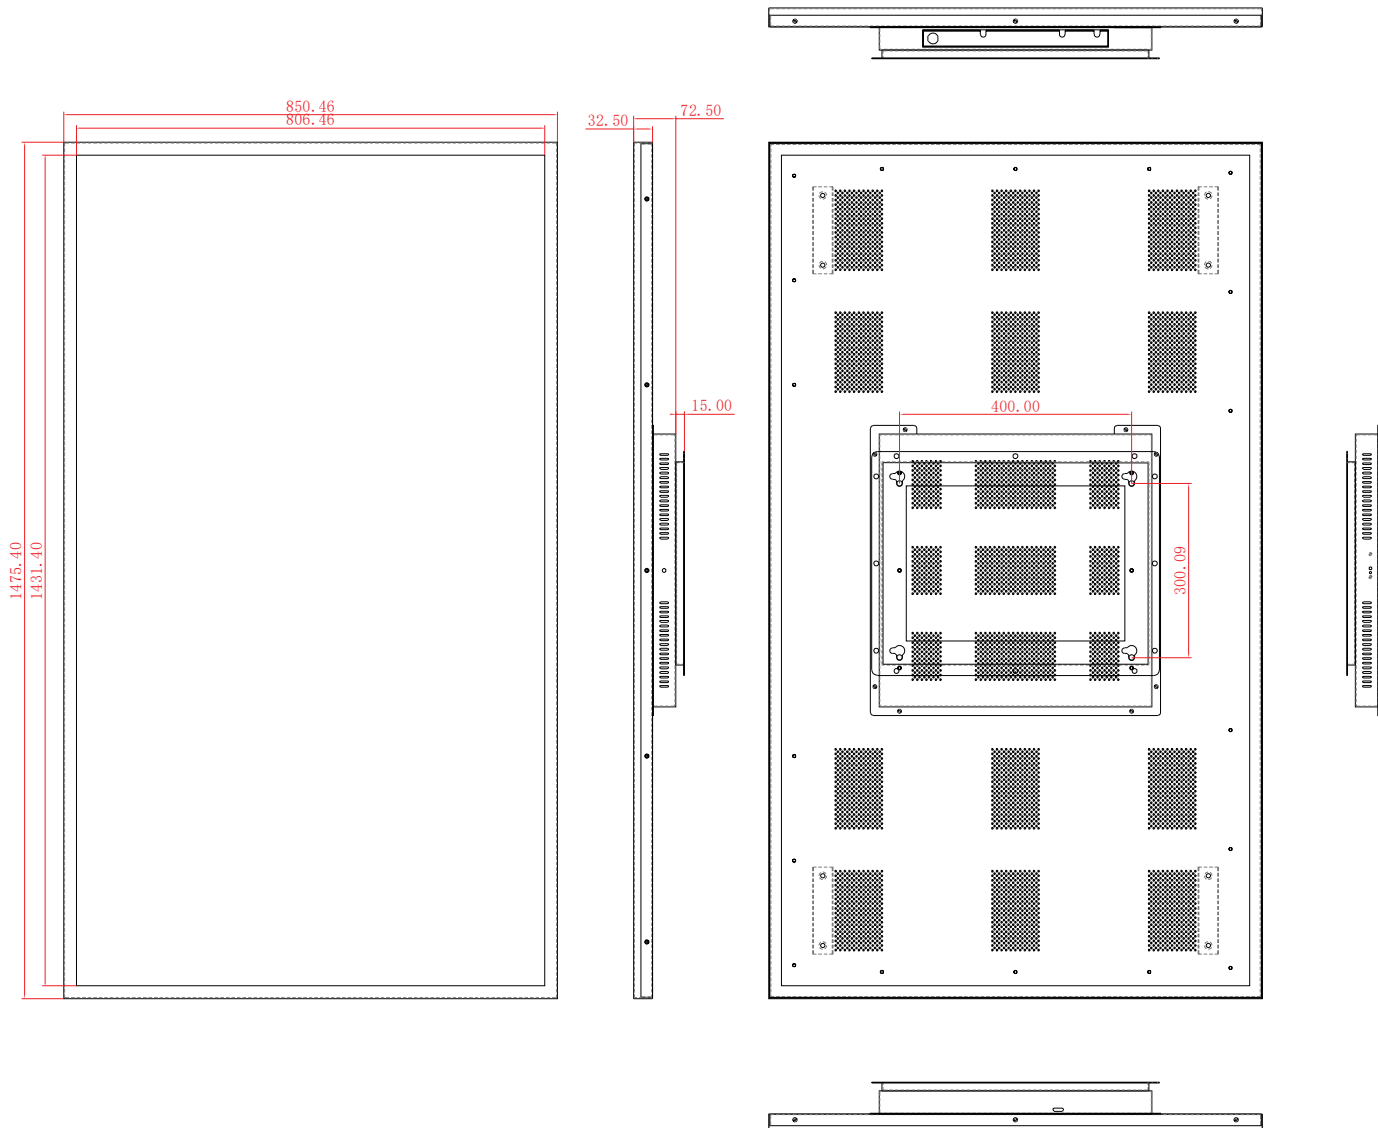

SCREEN SIZES

TAPGEST
DIGITAL SIGNAGE IN YOUR HAND

Indoor wall mounted freestanding screen

65 inch