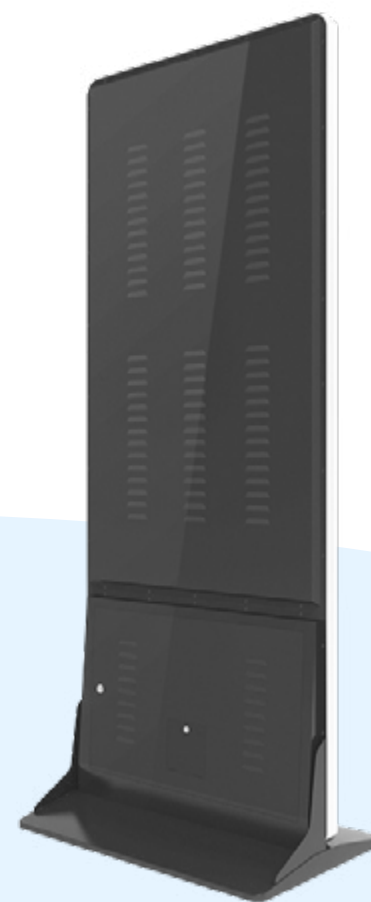

Indoor one sided  
selfstanding device

# SCREEN DESIGN

Indoor one sided selfstanding device

**TAPGEST**  
DIGITAL SIGNAGE IN YOUR HAND

# SCREEN SIZES

**TAPGEST**  
DIGITAL SIGNAGE IN YOUR HAND

## Indoor one sided selfstanding device

55 inch

65 inch

75 inch

Indoor double sided  
selfstanding device