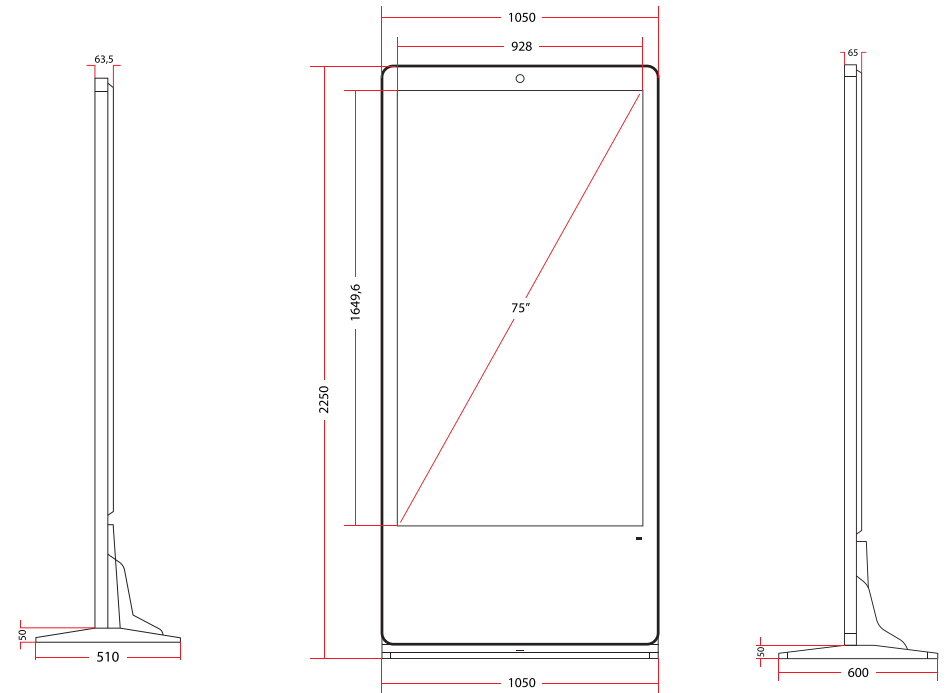

# SCREEN SIZES

**TAPGEST**  
DIGITAL SIGNAGE IN YOUR HAND

## Indoor one sided selfstanding device

55 inch

65 inch

75 inch

Indoor double sided  
selfstanding device

## SCREEN DESIGN

Indoor double sided selfstanding device

**TAPGEST**  
DIGITAL SIGNAGE IN YOUR HAND

Interactive map  
table / K-stand