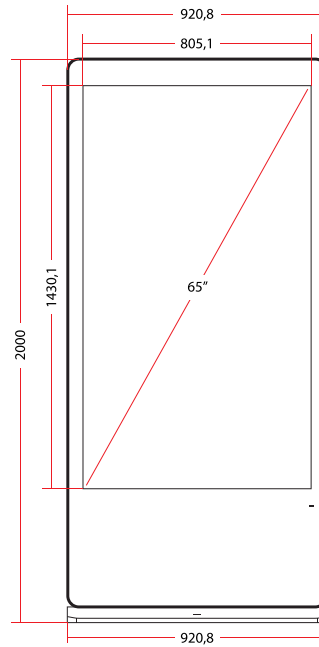

# SCREEN SIZES

**TAPGEST**  
DIGITAL SIGNAGE IN YOUR HAND

## Indoor one sided selfstanding device

55 inch

65 inch

75 inch

Indoor double sided  
selfstanding device

# TABLE SIZES